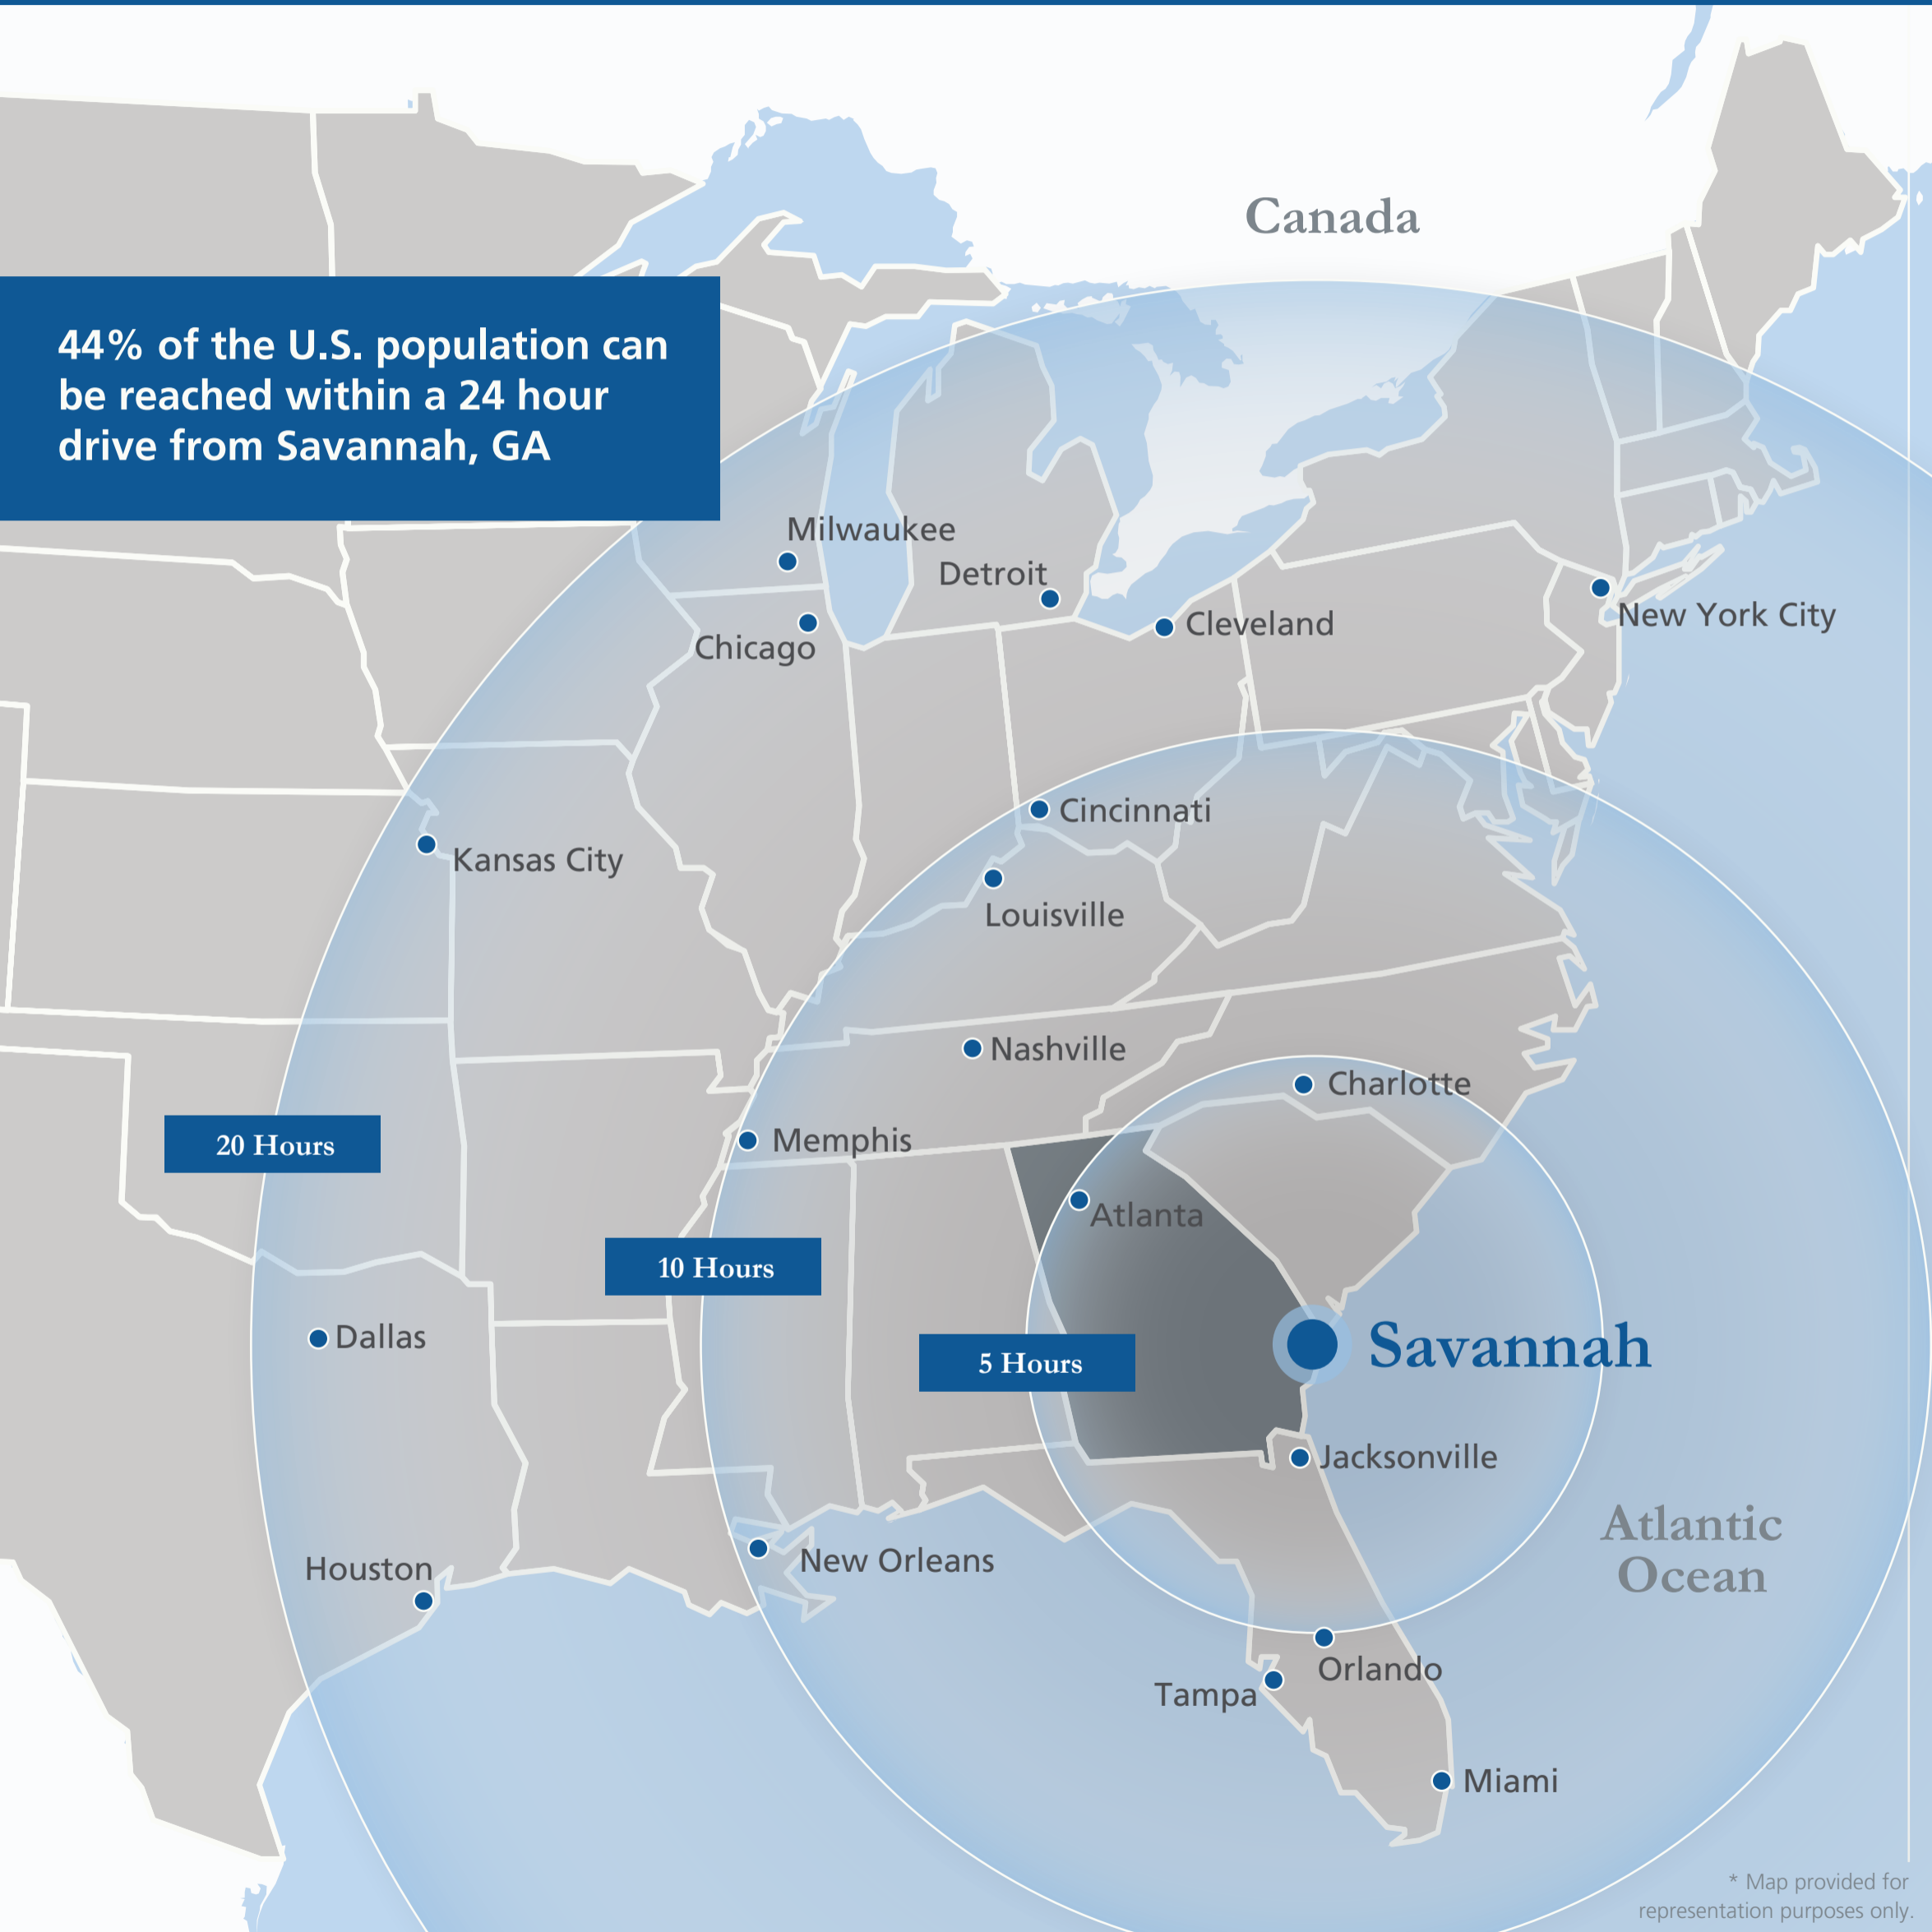

Travel Times

44% of the U.S. population can be reached within a 24 hour drive from Savannah, GA

* Map provided for representation purposes only.